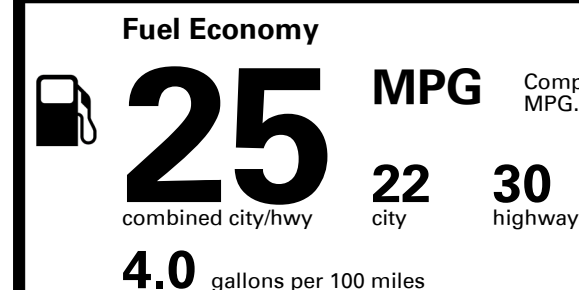

TOTAL PRICE: \$36,185.00

338 A 1779HNOCC

EMISSIONS:
This vehicle is certified to meet emission requirements in all 50 states

EPA DOT Fuel Economy and Environment

Compact Cars range from 14 to 119 MPG. The best vehicle rates 136 MPGe.