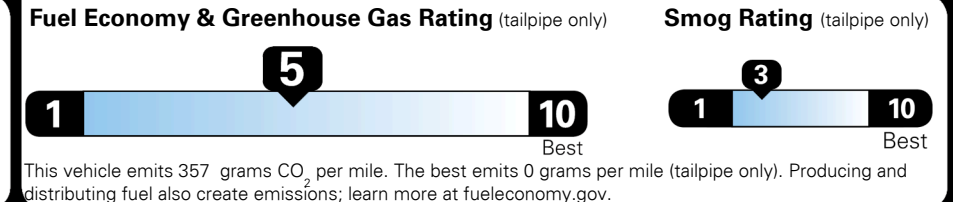

Inland Freight & Handling : $995.00

SOLD TO: SC703
GENESIS OF HILTON HEAD
51 AUTO MALL BOULEVARD
HARDEEVILLE SC 29927

SHIPPED TO: SC703

VIN: KMTG44LA6KU016912	ENGINE: G4KJLD026539	EXTERIOR COLOR: HIMALAYAN GRAY	INTERIOR/SEAT COLOR: GRAY/GRAY
MODEL: R0412R45	PORT OF ENTRY: BR	TRANSPORT: TRUCK	ACCESSORY WEIGHT: 16 lbs./ 7 kgs.

TOTAL PRICE: $45,170.00

EPA DOT Fuel Economy and Environment

Gasoline Vehicle

Fuel Economy

25 MPG
combined city/hwy

22 MPG
city

30 MPG
highway

4.0 gallons per 100 miles

Compact Cars range from 14 to 119 MPG. The best vehicle rates 136 MPGe.

You spend $2,000
more in fuel costs over 5 years compared to the average new vehicle.

Annual fuel cost $1,800

Actual results will vary for many reasons, including driving conditions and how you drive and maintain your vehicle. The average new vehicle gets 27 MPG and costs $7,000 to fuel over 5 years. Cost estimates are based on 15,000 miles per year at $ 2.55 per gallon. MPGe is miles per gasoline gallon equivalent. Vehicle emissions are a significant cause of climate change and smog.

fueleconomy.gov
Calculate personalized estimates and compare vehicles

GOVERNMENT 5-STAR SAFETY RATINGS

This vehicle has not been rated by the government for overall vehicle score, frontal crash, side crash or rollover risk.

Source: National Highway Traffic Safety Administration (NHTSA).
www.safercar.gov or 1-888-327-4236

Manufacturer's suggested retail price includes manufacturer's recommended pre-delivery service. Gasoline license and title fees state and local taxes and dealer installed options and accessories are not included in the manufacturer's suggested retail price. This label has been affixed to this vehicle by Hyundai Motor America, pursuant to the requirements of 15 U.S.C. 1231 et seq. which prohibits its removal or alteration prior to delivery to the ultimate purchaser.

Scan this QR code for general model information and options

PARTS CONTENT INFORMATION

FOR VEHICLES IN THIS CARLINE: U.S./CANADIAN PARTS CONTENT: 2 %

MAJOR SOURCES OF FOREIGN PARTS CONTENT: KOREA: 88 %

FOR THIS VEHICLE: FINAL ASSEMBLY POINT: ULSAN, KOREA

COUNTRY OF ORIGIN:

ENGINE: KOREA TRANSMISSION: KOREA

Note: Parts content does not include final assembly, distribution, or other non-parts costs.