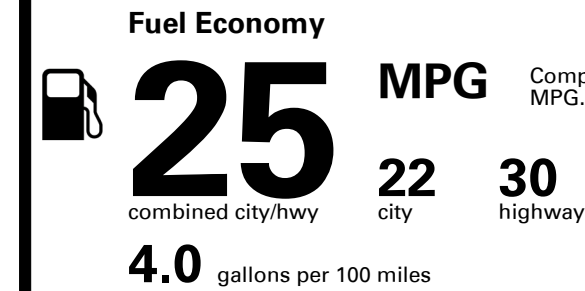

*Prestige Package: $3,000.00

- Heads-Up Display / Surround View Monitor
- Low Beam Assist / Wireless Charging Pad
- Nappa Leather Seating Surfaces with Luxury Quilting
- Power Driver Seat Cushion Extension
- Front Passenger Seat 4-Way Power Lumbar
- Heated Rear Seats
- Microfiber Suede Headliner

*Dynamic Package: $1,000.00

- 19" Alloy Wheels with Michelin PS4 Summer Tires
- Limited-Slip Differential (RWD only)

*Sport Package: $1,000.00

- 19" Sport Alloy Wheels with Michelin PS4 Summer Tires
- Copper Headlight Bezel Accents
- Dark Tint Taillight Covers
- Dark Chrome Grille & Window Trim
- Alloy Pedals
- Black Nappa Leather Seating Surfaces with Sport Quilting

Accessories

- *Cargo Tray $150.00
- *First Aid Kit $45.00
- *Rear Bumper Appliqué $80.00

Inland Freight & Handling : $995.00

TOTAL PRICE: $46,170.00

21 A 2509HMORNI

SOLD TO: SC703
GENESIS OF HILTON HEAD
51 AUTO MALL BOULEVARD
HARDEEVILLE SC 29927

SHIPPED TO: SC703

VIN: KMTG44LA2KU019094	ENGINE: G4KJLD041630	EXTERIOR COLOR: MALLORCA BLUE	INTERIOR/SEAT COLOR: BLACK W/ GRAY
MODEL: R0412R45	PORT OF ENTRY: BR	TRANSPORT: TRUCK	ACCESSORY WEIGHT: 16 lbs./ 7 kgs.

EMISSIONS:
This vehicle is certified to meet emission requirements in all 50 states

EPA DOT Fuel Economy and Environment

Gasoline Vehicle

Compact Cars range from 14 to 119 MPG. The best vehicle rates 136 MPGe.

You spend $2,000
more in fuel costs over 5 years
compared to the average new vehicle.

Annual fuel cost $1,800

Fuel Economy & Greenhouse Gas Rating (tailpipe only)