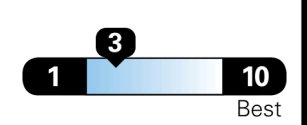

This vehicle emits 357 grams CO₂ per mile. The best emits 0 grams per mile (tailpipe only). Producing and distributing fuel also create emissions; learn more at fueleconomy.gov.

Actual results will vary for many reasons, including driving conditions and how you drive and maintain your vehicle. The average new vehicle gets 27 MPG and costs $7,000 to fuel over 5 years. Cost estimates are based on 15,000 miles per year at $ 2.55 per gallon. MPGe is miles per gasoline gallon equivalent. Vehicle emissions are a significant cause of climate change and smog.

fueleconomy.gov

Calculate personalized estimates and compare vehicles