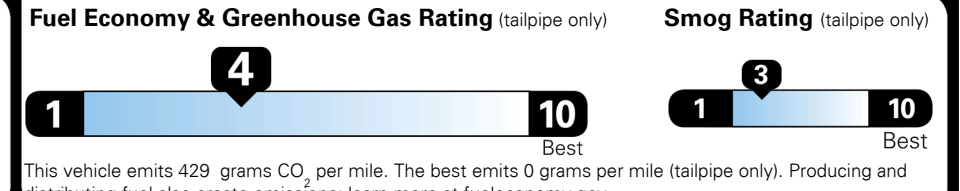

Full Tank of Gas

Manufacturer's Suggested Retail Price: $43,750.00

ADDED FEATURES:

- ***Elite Package:** $1,750.00
  - Low Beam Assist
  - Rain-Sensing Wipers
  - Parking Distance Warning
  - Wide Sunroof
  - Wireless Charging Pad
- ***Prestige Package:** $2,500.00
  - Heads-Up Display
  - Surround View Monitor
  - Nappa Leather Seating Surfaces with Luxury Quilting
  - Heated Rear Seats
  - Microfiber Suede Headliner
- **Accessories**
  - *Cargo Tray $150.00
  - *Mud Guards $70.00
  - *Rear Bumper Appliqué $80.00

SOLD TO: SC703   **SHIPPED TO: SC703**
GENESIS OF HILTON HEAD
51 AUTO MALL BOULEVARD
HARDEEVILLE SC 29927

VIN: KMTG34LEXKU019155	ENGINE: G6DPJA108762	EXTERIOR COLOR: SANTIAGO SILVER	INTERIOR/SEAT COLOR: GRAY/GRAY
MODEL: R0442R65	PORT OF ENTRY: BR	TRANSPORT: TRUCK	ACCESSORY WEIGHT: 14 lbs./ 7 kgs.

EMISSIONS:
This vehicle is certified to meet emission requirements in all 50 states

Inland Freight & Handling : $995.00

TOTAL PRICE: $49,295.00

EPA DOT Fuel Economy and Environment

Gasoline Vehicle

Fuel Economy

21 MPG
combined city/hwy

18 MPG
city

26 MPG
highway

4.8 gallons per 100 miles

Compact Cars range from 14 to 119 MPG. The best vehicle rates 136 MPGe.

You spend $3,750
more in fuel costs over 5 years compared to the average new vehicle.

Annual fuel cost $2,150

Actual results will vary for many reasons, including driving conditions and how you drive and maintain your vehicle. The average new vehicle gets 27 MPG and costs $7,000 to fuel over 5 years. Cost estimates are based on 15,000 miles per year at $ 2.55 per gallon. MPGe is miles per gasoline gallon equivalent. Vehicle emissions are a significant cause of climate change and smog.

fueleconomy.gov
Calculate personalized estimates and compare vehicles

GOVERNMENT 5-STAR SAFETY RATINGS

This vehicle has not been rated by the government for overall vehicle score, frontal crash, side crash or rollover risk.

Source: National Highway Traffic Safety Administration (NHTSA).
www.safercar.gov or 1-888-327-4236

Manufacturer's suggested retail price includes manufacturer's recommended pre-delivery service. Gasoline license and title fees state and local taxes and dealer installed options and accessories are not included in the manufacturer's suggested retail price. This label has been affixed to this vehicle by Hyundai Motor America, pursuant to the requirements of 15 U.S.C. 1231 et seq. which prohibits its removal or alteration prior to delivery to the ultimate purchaser.

PARTS CONTENT INFORMATION

FOR VEHICLES IN THIS CARLINE: U.S./CANADIAN PARTS CONTENT: 2 %

MAJOR SOURCES OF FOREIGN PARTS CONTENT: KOREA: 88 %

FOR THIS VEHICLE: FINAL ASSEMBLY POINT: ULSAN, KOREA

COUNTRY OF ORIGIN:

ENGINE: KOREA   TRANSMISSION: KOREA

Note: Parts content does not include final assembly, distribution, or other non-parts costs.