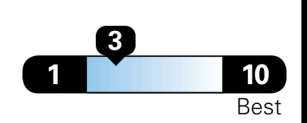

This vehicle emits 429 grams CO₂ per mile. The best emits 0 grams per mile (tailpipe only). Producing and distributing fuel also create emissions; learn more at fueleconomy.gov.

Actual results will vary for many reasons, including driving conditions and how you drive and maintain your vehicle. The average new vehicle gets 27 MPG and costs $7,000 to fuel over 5 years. Cost estimates are based on 15,000 miles per year at $ 2.55 per gallon. MPGe is miles per gasoline gallon equivalent. Vehicle emissions are a significant cause of climate change and smog.

fueleconomy.gov

Calculate personalized estimates and compare vehicles