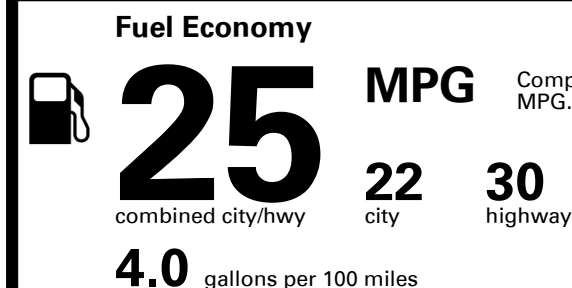

GENESIS WARRANTY

- 5-year/60,000-mile New Vehicle Warranty*
- 10-year/100,000-mile Powertrain Warranty*
- 7-year/Unlimited-mile Anti-perforation Warranty*
- Limited warranties, see dealer for details

Full Tank of Gas

Manufacturer's Suggested Retail Price: $34,900.00

ADDED FEATURES:

- ***Elite Package: $5,000.00**
  - Full LED Headlights
  - Integrated Navigation System
  - Parking Distance Warning
  - Power Folding Auto-Dimming Outside Mirrors
  - Wide Sunroof / Rain-Sensing Wipers
  - Integrated Memory System
  - Power Tilt-and-Telescopic Steering Wheel
  - Heated and Ventilated Front Seats
  - Lexicon® 15-Speaker Surround Sound Audio System
  - Leather Seating Surfaces & Aluminum Interior Trim

Accessories

- *Cargo Tray $115.00
- *First Aid Kit $45.00
- *Illuminated Door Scuffs $395.00

SOLD TO: SC703
GENESIS OF HILTON HEAD
51 AUTO MALL BOULEVARD
HARDEEVILLE SC 29927

SHIPPED TO: SC703

Inland Freight & Handling : $995.00

VIN: KMTG34LA4KU012554	ENGINE: G4KLJA103560	EXTERIOR COLOR: HIMALAYAN GRAY	INTERIOR/SEAT COLOR: BLACK/BLACK
MODEL: R0412R45	PORT OF ENTRY: BR	TRANSPORT: TRUCK	ACCESSORY WEIGHT: 15 lbs./ 7 kgs.

TOTAL PRICE: $41,450.00

EMISSIONS:
This vehicle is certified to meet emission requirements in all 50 states

EPA DOT Fuel Economy and Environment

Gasoline Vehicle

Compact Cars range from 14 to 119 MPG. The best vehicle rates 136 MPGe.

You spend $2,000
more in fuel costs over 5 years compared to the average new vehicle.

Annual fuel cost $1,800

Fuel Economy & Greenhouse Gas Rating (tailpipe only)