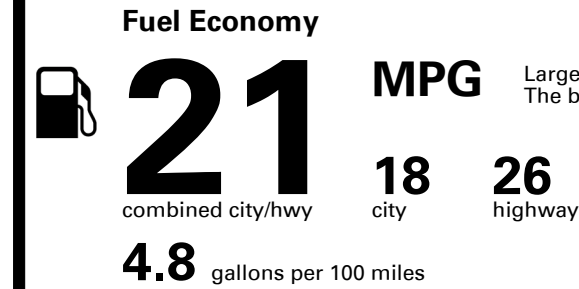

TOTAL PRICE: \$49,085.00

338 A 1719HASIAN

EMISSIONS:
This vehicle is certified to meet emission requirements in all 50 states

EPA DOT Fuel Economy and Environment

Large Cars range from 14 to 103 MPG. The best vehicle rates 136 MPGe.