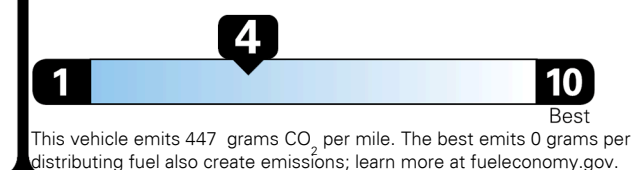

EMISSIONS:
 This vehicle is certified to meet emission requirements in all 50 states

Inland Freight & Handling : \$995.00

TOTAL PRICE: \$47,370.00

EPA DOT Fuel Economy and Environment

Gasoline Vehicle

Fuel Economy

20 MPG combined city/hwy

17 MPG city

26 MPG highway

5.0 gallons per 100 miles

Compact Cars range from 14 to 113 MPG. The best vehicle rates 136 MPGe.

You spend \$4,750
more in fuel costs over 5 years
 compared to the average new vehicle.

Annual fuel cost \$2,450

Fuel Economy & Greenhouse Gas Rating (tailpipe only)

Smog Rating (tailpipe only)

Actual results will vary for many reasons, including driving conditions and how you drive and maintain your vehicle. The average new vehicle gets 27 MPG and costs \$7,500 to fuel over 5 years. Cost estimates are based on 15,000 miles per year at \$ 2.70 per gallon. MPGe is miles per gasoline gallon equivalent. Vehicle emissions are a significant cause of climate change and smog.