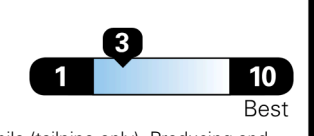

Smog Rating (tailpipe only)

This vehicle emits 447 grams CO₂ per mile. The best emits 0 grams per mile (tailpipe only). Producing and distributing fuel also create emissions; learn more at fueleconomy.gov.

Actual results will vary for many reasons, including driving conditions and how you drive and maintain your vehicle. The average new vehicle gets 27 MPG and costs $7,500 to fuel over 5 years. Cost estimates are based on 15,000 miles per year at $ 2.70 per gallon. MPGe is miles per gasoline gallon equivalent. Vehicle emissions are a significant cause of climate change and smog.

fueleconomy.gov

Calculate personalized estimates and compare vehicles