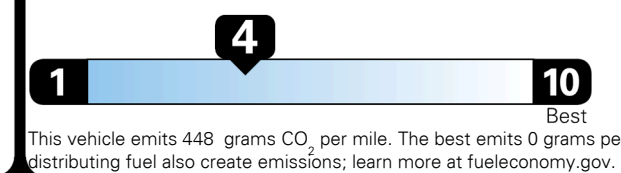

EMISSIONS:
This vehicle is certified to meet emission requirements in all 50 states

TOTAL PRICE: \$66,475.00

34 A 3531HGLOVI

Fuel Economy and Environment

Gasoline Vehicle

You spend \$4,750 more in fuel costs over 5 years compared to the average new vehicle.

Annual fuel cost \$2,450

Fuel Economy & Greenhouse Gas Rating (tailpipe only)

Smog Rating (tailpipe only)

Actual results will vary for many reasons, including driving conditions and how you drive and maintain your vehicle. The average new vehicle gets 27 MPG and costs \$7,500 to fuel over 5 years. Cost estimates are based on 15,000 miles per year at \$ 2.70 per gallon. MPG is miles per gasoline gallon equivalent. Vehicle emissions are a significant cause of climate change and smog.