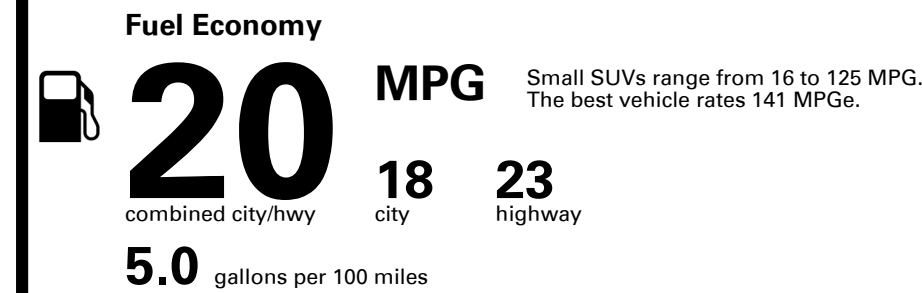

EMISSIONS:
This vehicle is certified to meet emission requirements in all 50 states

TOTAL PRICE: \$66,475.00

34 A 3531HGLOVI

Fuel Economy and Environment

Gasoline Vehicle

You spend \$4,750 more in fuel costs over 5 years compared to the average new vehicle.

Annual fuel cost \$2,450

Fuel Economy & Greenhouse Gas Rating (tailpipe only)

Smog Rating (tailpipe only)

Actual results will vary for many reasons, including driving conditions and how you drive and maintain your vehicle. The average new vehicle gets 27 MPG and costs \$7,500 to fuel over 5 years. Cost estimates are based on 15,000 miles per year at \$ 2.70 per gallon. MPG is miles per gasoline gallon equivalent. Vehicle emissions are a significant cause of climate change and smog.