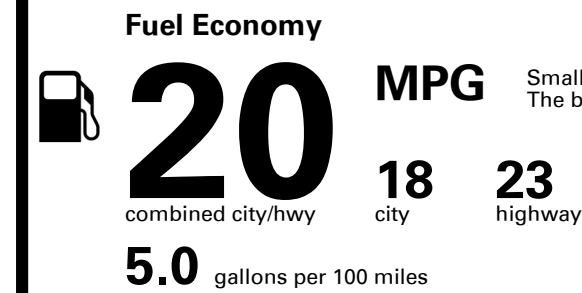

Inland Freight & Handling : \$1,025.00

TOTAL PRICE: \$66,475.00

342 A 3531HGLOVI

EPA DOT Fuel Economy and Environment

Gasoline Vehicle

Small SUVs range from 16 to 120 MPG. The best vehicle rates 141 MPGe.

You spend \$4,750
 more in fuel costs over 5 years compared to the average new vehicle.

Annual fuel cost \$2,450

Fuel Economy & Greenhouse Gas Rating (tailpipe only)

Smog Rating (tailpipe only)

This vehicle emits 448 grams CO₂ per mile. The best emits 0 grams per mile (tailpipe only). Producing and distributing fuel also create emissions; learn more at fueleconomy.gov.