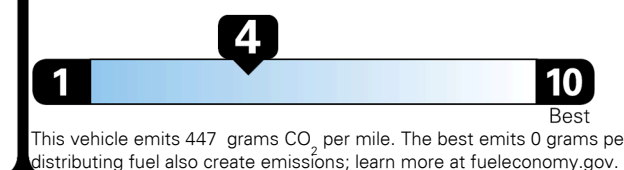

TOTAL PRICE: \$47,370.00

EMISSIONS:
 This vehicle is certified to meet emission requirements in all 50 states

EPA DOT Fuel Economy and Environment

Fuel Economy

20 MPG
 combined city/hwy

17 MPG
 city

26 MPG
 highway

Fuel Economy & Greenhouse Gas Rating (tailpipe only)

Smog Rating (tailpipe only)

Actual results will vary for many reasons, including driving conditions and how you drive and maintain your vehicle. The average new vehicle gets 27 MPG and costs \$7,500 to fuel over 5 years. Cost estimates are based on 15,000 miles per year at \$ 2.70 per gallon. MPGe is miles per gasoline gallon equivalent. Vehicle emissions are a significant cause of climate change and smog.