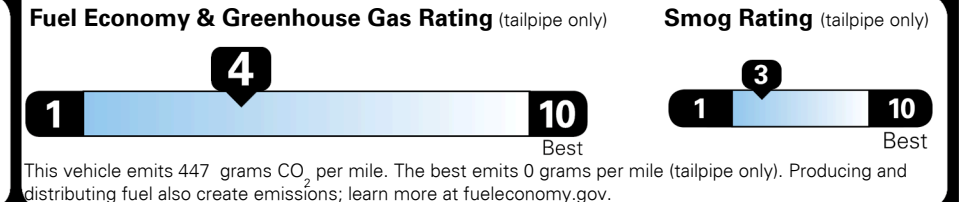

GENESIS WARRANTY

- 5-year/60,000-mile New Vehicle Warranty*
- 10-year/100,000-mile Powertrain Warranty*
- 7-year/Unlimited-mile Anti-perforation Warranty*
- Limited warranties, see dealer for details

Full Tank of Gas

Manufacturer's Suggested Retail Price: $43,750.00

ADDED FEATURES:

- ***Elite Package:** $1,750.00
  - Low Beam Assist
  - Rain-Sensing Wipers
  - Parking Distance Warning
  - Wide Sunroof
  - Wireless Charging Pad
- **Accessories**
  - *Cargo Tray $115.00
  - *First Aid Kit $45.00
  - *Rear Bumper Appliqué $70.00

SOLD TO: SC703   **SHIPPED TO: SC703**
GENESIS OF HILTON HEAD
51 AUTO MALL BOULEVARD
HARDEEVILLE SC 29927

VIN: KMTG74LE6KU014538	ENGINE: G6DPJA069189	EXTERIOR COLOR: CASABLANCA WHITE	INTERIOR/SEAT COLOR: GRAY/GRAY
MODEL: R0442R65	PORT OF ENTRY: BR	TRANSPORT: TRUCK	ACCESSORY WEIGHT: 16 lbs./ 7 kgs.

EMISSIONS:
This vehicle is certified to meet emission requirements in all 50 states

Inland Freight & Handling : $995.00

TOTAL PRICE: $46,725.00

EPA DOT Fuel Economy and Environment

Gasoline Vehicle

Fuel Economy

20 MPG
combined city/hwy

17 MPG
city

26 MPG
highway

5.0 gallons per 100 miles

Compact Cars range from 14 to 119 MPG. The best vehicle rates 136 MPGe.

You spend $4,250
more in fuel costs over 5 years compared to the average new vehicle.

Annual fuel cost $2,250

Actual results will vary for many reasons, including driving conditions and how you drive and maintain your vehicle. The average new vehicle gets 27 MPG and costs $7,000 to fuel over 5 years. Cost estimates are based on 15,000 miles per year at $ 2.55 per gallon. MPGe is miles per gasoline gallon equivalent. Vehicle emissions are a significant cause of climate change and smog.

fueleconomy.gov
Calculate personalized estimates and compare vehicles

GOVERNMENT 5-STAR SAFETY RATINGS

This vehicle has not been rated by the government for overall vehicle score, frontal crash, side crash or rollover risk.

Source: National Highway Traffic Safety Administration (NHTSA).
www.safercar.gov or 1-888-327-4236

Manufacturer's suggested retail price includes manufacturer's recommended pre-delivery service. Gasoline license and title fees state and local taxes and dealer installed options and accessories are not included in the manufacturer's suggested retail price. This label has been affixed to this vehicle by Hyundai Motor America, pursuant to the requirements of 15 U.S.C. 1231 et seq. which prohibits its removal or alteration prior to delivery to the ultimate purchaser.

Scan this QR code for general model information and options

PARTS CONTENT INFORMATION

FOR VEHICLES IN THIS CARLINE: U.S./CANADIAN PARTS CONTENT: 2 %

MAJOR SOURCES OF FOREIGN PARTS CONTENT: KOREA: 88 %

FOR THIS VEHICLE: FINAL ASSEMBLY POINT: ULSAN, KOREA

COUNTRY OF ORIGIN:

ENGINE: KOREA   TRANSMISSION: KOREA

Note: Parts content does not include final assembly, distribution, or other non-parts costs.