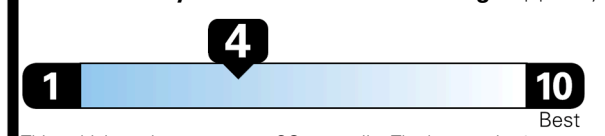

Fuel Economy & Greenhouse Gas Rating (tailpipe only)