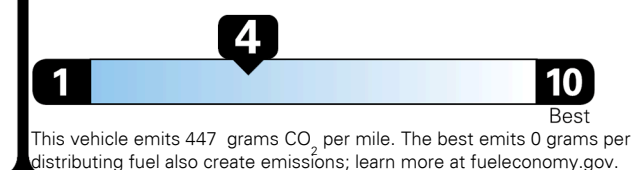

17 MPG
 city

26 MPG
 highway

5.0 gallons per 100 miles

Compact Cars range from 14 to 113 MPG. The best vehicle rates 136 MPGe.

You spend \$4,750
 more in fuel costs over 5 years compared to the average new vehicle.

Annual fuel cost \$2,450

Fuel Economy & Greenhouse Gas Rating (tailpipe only)

Smog Rating (tailpipe only)

Actual results will vary for many reasons, including driving conditions and how you drive and maintain your vehicle. The average new vehicle gets 27 MPG and costs \$7,500 to fuel over 5 years. Cost estimates are based on 15,000 miles per year at \$ 2.70 per gallon. MPGe is miles per gasoline gallon equivalent. Vehicle emissions are a significant cause of climate change and smog.