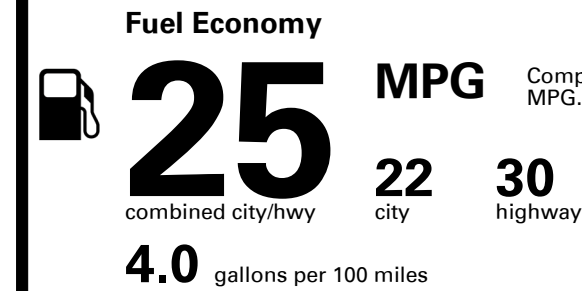

EMISSIONS:
 This vehicle is certified to meet emission requirements in all 50 states

EPA DOT Fuel Economy and Environment

Compact Cars range from 14 to 119 MPG. The best vehicle rates 136 MPGe.

You spend \$2,000
 more in fuel costs over 5 years compared to the average new vehicle.

Annual fuel cost \$1,800

Fuel Economy & Greenhouse Gas Rating (tailpipe only)

Smog Rating (tailpipe only)

This vehicle emits 357 grams CO₂ per mile. The best emits 0 grams per mile (tailpipe only). Producing and distributing fuel also create emissions; learn more at fueleconomy.gov.