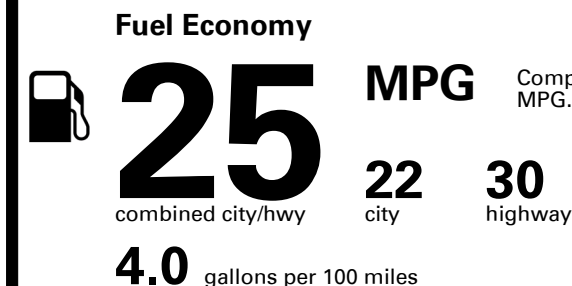

EPA DOT Fuel Economy and Environment

Gasoline Vehicle

Compact Cars range from 14 to 113 MPG. The best vehicle rates 136 MPGe.

You spend $2,250
more in fuel costs over 5 years
compared to the average new vehicle.

Annual fuel cost $1,950

Fuel Economy & Greenhouse Gas Rating (tailpipe only)

Smog Rating (tailpipe only)

This vehicle emits 357 grams CO₂ per mile. The best emits 0 grams per mile (tailpipe only). Producing and distributing fuel also create emissions; learn more at fueleconomy.gov.

Actual results will vary for many reasons, including driving conditions and how you drive and maintain your vehicle. The average new vehicle gets 27 MPG and costs $7,500 to fuel over 5 years. Cost estimates are based on 15,000 miles per year at $ 2.70 per gallon. MPGe is miles per gasoline gallon equivalent. Vehicle emissions are a significant cause of climate change and smog.

fueleconomy.gov

Calculate personalized estimates and compare vehicles

GOVERNMENT 5-STAR SAFETY RATINGS

This vehicle has not been rated by the government for overall vehicle score, frontal crash, side crash or rollover risk.

Source: National Highway Traffic Safety Administration (NHTSA).
www.safercar.gov or 1-888-327-4236

Manufacturer's suggested retail price includes manufacturer's recommended pre-delivery service. Gasoline license and title fees state and local taxes and dealer installed options and accessories are not included in the manufacturer's suggested retail price. This label has been affixed to this vehicle by Hyundai Motor America, pursuant to the requirements of 15 U.S.C. 1231 et seq. which prohibits its removal or alteration prior to delivery to the ultimate purchaser.