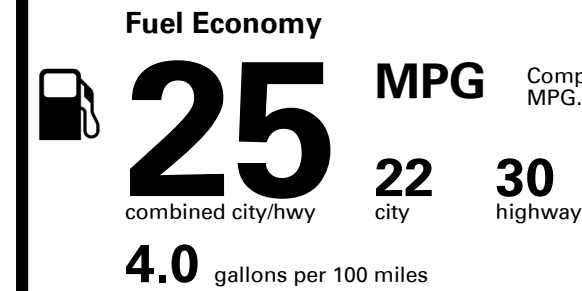

Accessories

- *Cargo Tray $150.00
- *First Aid Kit $45.00
- *Rear Bumper Appliqué $80.00

Inland Freight & Handling : $995.00

TOTAL PRICE: $46,170.00

21 A 2509HMORNI

SOLD TO: SC703
GENESIS OF HILTON HEAD
51 AUTO MALL BOULEVARD
HARDEEVILLE SC 29927

SHIPPED TO: SC703

VIN: KMTG44LA2KU019094	ENGINE: G4KJLD041630	EXTERIOR COLOR: MALLORCA BLUE	INTERIOR/SEAT COLOR: BLACK W/ GRAY
MODEL: R0412R45	PORT OF ENTRY: BR	TRANSPORT: TRUCK	ACCESSORY WEIGHT: 16 lbs./ 7 kgs.

EMISSIONS:
This vehicle is certified to meet emission requirements in all 50 states

EPA DOT Fuel Economy and Environment

Compact Cars range from 14 to 119 MPG. The best vehicle rates 136 MPGe.

You spend $2,000 more in fuel costs over 5 years compared to the average new vehicle.

Annual fuel cost $1,800