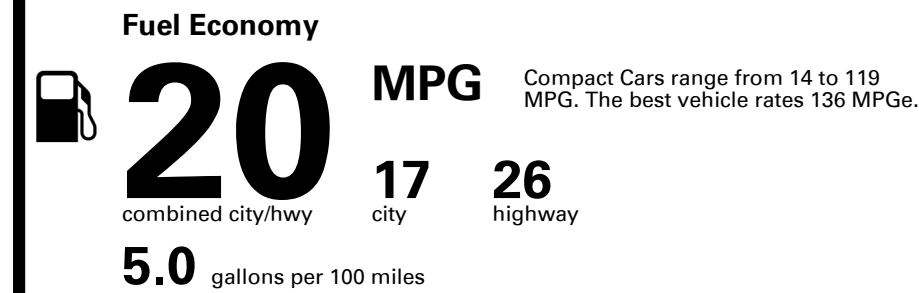

GENESIS WARRANTY

- 5-year/60,000-mile New Vehicle Warranty*
- 10-year/100,000-mile Powertrain Warranty*
- 7-year/Unlimited-mile Anti-perforation Warranty*
- Limited warranties, see dealer for details

Full Tank of Gas

Manufacturer's Suggested Retail Price: $44,650.00

ADDED FEATURES:

- ***Elite Package: $1,450.00**
  - Low Beam Assist
  - Rain-Sensing Wipers
  - Parking Distance Warning
  - Heated Steering Wheel
  - Ventilated Front Seats
  - Wireless Charging Pad
- ***Prestige Package: $2,850.00**
  - Heads-Up Display
  - Surround View Monitor
  - Nappa Leather Seating Surfaces with Luxury Quilting
  - Heated Rear Seats
  - Power Trunk
  - Microfiber Suede Headliner
- ***Sport Package $1,300.00**
  - Electronically Controlled Suspension
  - 19" Sport Alloy Wheels
  - w/ Summer Tires (RWD) or All-Season Tires (AWD)
  - Copper Headlight Bezel Accents
  - Dark Tint Taillight Covers
  - Dark Chrome Grille & Window Trim
  - Black Nappa Leather Seating Surfaces with Sport Quilting
- **Accessories**
  - *First Aid Kit $45.00

Inland Freight & Handling : $995.00

TOTAL PRICE: $51,290.00

VIN: KMTG34LEXLU056630	ENGINE: G6DPKA269728	EXTERIOR COLOR: HAVANA RED	INTERIOR/SEAT COLOR: BLACK W/RED
MODEL: R0442RT5	PORT OF ENTRY: BR	TRANSPORT: TRUCK	ACCESSORY WEIGHT: 8 lbs./ 4 kgs.

EMISSIONS:
This vehicle is certified to meet emission requirements in all 50 states

EPA DOT Fuel Economy and Environment

Gasoline Vehicle

You spend $4,750
more in fuel costs over 5 years compared to the average new vehicle.

Annual fuel cost $2,450

Fuel Economy & Greenhouse Gas Rating (tailpipe only)

Smog Rating (tailpipe only)

This vehicle emits 447 grams CO₂ per mile. The best emits 0 grams per mile (tailpipe only). Producing and distributing fuel also create emissions; learn more at fueleconomy.gov.

Actual results will vary for many reasons, including driving conditions and how you drive and maintain your vehicle. The average new vehicle gets 27 MPG and costs $7,500 to fuel over 5 years. Cost estimates are based on 15,000 miles per year at $ 2.70 per gallon. MPGe is miles per gasoline gallon equivalent. Vehicle emissions are a significant cause of climate change and smog.

fueleconomy.gov

Calculate personalized estimates and compare vehicles

GOVERNMENT 5-STAR SAFETY RATINGS

This vehicle has not been rated by the government for overall vehicle score, frontal crash, side crash or rollover risk.

Source: National Highway Traffic Safety Administration (NHTSA).
www.safercar.gov or 1-888-327-4236

Manufacturer's suggested retail price includes manufacturer's recommended pre-delivery service. Gasoline license and title fees state and local taxes and dealer installed options and accessories are not included in the manufacturer's suggested retail price. This label has been affixed to this vehicle by Hyundai Motor America, pursuant to the requirements of 15 U.S.C. 1231 et seq. which prohibits its removal or alteration prior to delivery to the ultimate purchaser.

PARTS CONTENT INFORMATION

FOR VEHICLES IN THIS CARLINE:	U.S./CANADIAN PARTS CONTENT:	5 %
MAJOR SOURCES OF FOREIGN PARTS CONTENT:	KOREA:	85 %
FOR THIS VEHICLE:	FINAL ASSEMBLY POINT:	ULSAN, KOREA
	COUNTRY OF ORIGIN:	
	ENGINE:	KOREA
	TRANSMISSION:	KOREA

Note: Parts content does not include final assembly, distribution, or other non-parts costs.