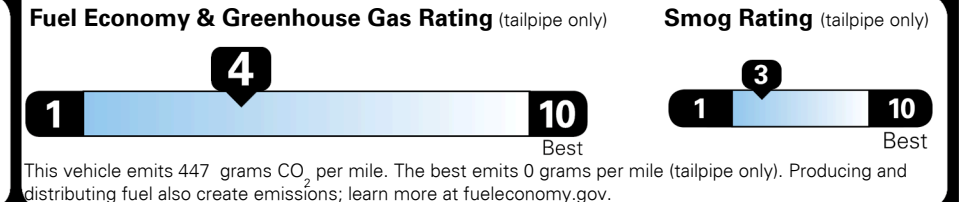

Inland Freight & Handling : $995.00

SOLD TO: SC703   **SHIPPED TO: SC703**
GENESIS OF HILTON HEAD
51 AUTO MALL BOULEVARD
HARDEEVILLE SC 29927

VIN: KMTG34LE6LU064384	ENGINE: G6DPLA346446	EXTERIOR COLOR: HAVANA RED	INTERIOR/SEAT COLOR: BLACK W/GRAY
MODEL: R0442RT5	PORT OF ENTRY: BR	TRANSPORT: TRUCK	ACCESSORY WEIGHT: 8 lbs./ 4 kgs.

EMISSIONS:
This vehicle is certified to meet emission requirements in all 50 states

TOTAL PRICE: $51,685.00

EPA DOT Fuel Economy and Environment

Gasoline Vehicle

Fuel Economy

20 MPG
combined city/hwy

17 MPG
city

26 MPG
highway

5.0 gallons per 100 miles

Compact Cars range from 14 to 113 MPG. The best vehicle rates 136 MPGe.

You spend $4,750
more in fuel costs over 5 years compared to the average new vehicle.

Annual fuel cost $2,450

Actual results will vary for many reasons, including driving conditions and how you drive and maintain your vehicle. The average new vehicle gets 27 MPG and costs $7,500 to fuel over 5 years. Cost estimates are based on 15,000 miles per year at $ 2.70 per gallon. MPGe is miles per gasoline gallon equivalent. Vehicle emissions are a significant cause of climate change and smog.

fueleconomy.gov
Calculate personalized estimates and compare vehicles

GOVERNMENT 5-STAR SAFETY RATINGS

This vehicle has not been rated by the government for overall vehicle score, frontal crash, side crash or rollover risk.

Source: National Highway Traffic Safety Administration (NHTSA).
www.safercar.gov or 1-888-327-4236

Manufacturer's suggested retail price includes manufacturer's recommended pre-delivery service. Gasoline license and title fees state and local taxes and dealer installed options and accessories are not included in the manufacturer's suggested retail price. This label has been affixed to this vehicle by Hyundai Motor America, pursuant to the requirements of 15 U.S.C. 1231 et seq. which prohibits its removal or alteration prior to delivery to the ultimate purchaser.

Scan this QR code for general model information and options

PARTS CONTENT INFORMATION

FOR VEHICLES IN THIS CARLINE: U.S./CANADIAN PARTS CONTENT: 5 %

MAJOR SOURCES OF FOREIGN PARTS CONTENT: KOREA: 85 %

FOR THIS VEHICLE: FINAL ASSEMBLY POINT: ULSAN, KOREA

COUNTRY OF ORIGIN:

ENGINE: KOREA   TRANSMISSION: KOREA

Note: Parts content does not include final assembly, distribution, or other non-parts costs.