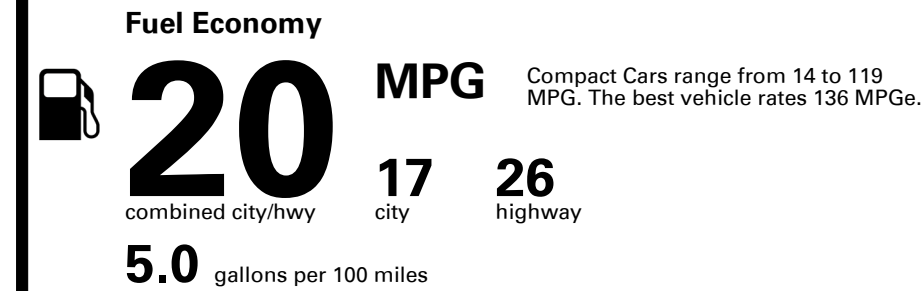

Manufacturer's Suggested Retail Price: \$43,750.00

ADDED FEATURES:

- *Elite Package: \$1,750.00**
 - Low Beam Assist
 - Rain-Sensing Wipers
 - Parking Distance Warning
 - Wide Sunroof
 - Wireless Charging Pad
- *Prestige Package: \$2,500.00**
 - Heads-Up Display
 - Surround View Monitor
 - Nappa Leather Seating Surfaces with Luxury Quilting
 - Heated Rear Seats
 - Microfiber Suede Headliner
- *Sport Package \$1,500.00**
 - Electronically Controlled Suspension
 - 19" Sport Alloy Wheels with Michelin PS4 Summer Tires
 - Copper Headlight Bezel Accents
 - Dark Tint Taillight Covers
 - Dark Chrome Grille & Window Trim
 - Black Nappa Leather Seating Surfaces with Sport Quilting
- Accessories \$150.00**
 - *Cargo Tray

EMISSIONS:
 This vehicle is certified to meet emission requirements in all 50 states

TOTAL PRICE: \$50,645.00

EPA DOT Fuel Economy and Environment

Gasoline Vehicle

You spend \$4,250
 more in fuel costs over 5 years compared to the average new vehicle.