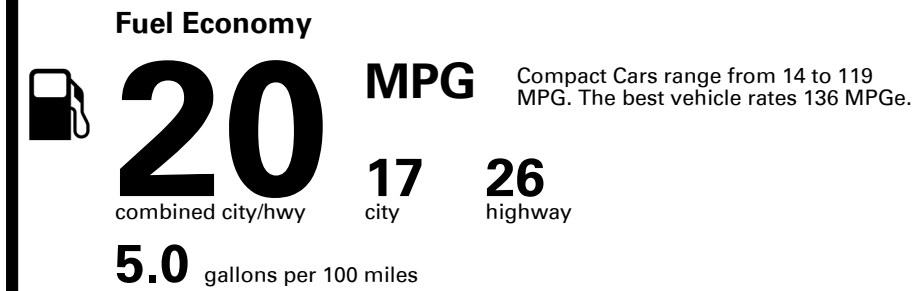

EMISSIONS:
This vehicle is certified to meet emission requirements in all 50 states

Inland Freight & Handling : \$995.00

TOTAL PRICE: \$49,745.00

171 A 2799HTUGEL

EPA DOT Fuel Economy and Environment

Gasoline Vehicle

You spend \$4,250
more in fuel costs over 5 years compared to the average new vehicle.

Annual fuel cost \$2,250

Fuel Economy & Greenhouse Gas Rating (tailpipe only)

Smog Rating (tailpipe only)

This vehicle emits 447 grams CO₂ per mile. The best emits 0 grams per mile (tailpipe only). Producing and distributing fuel also create emissions; learn more at fueleconomy.gov.