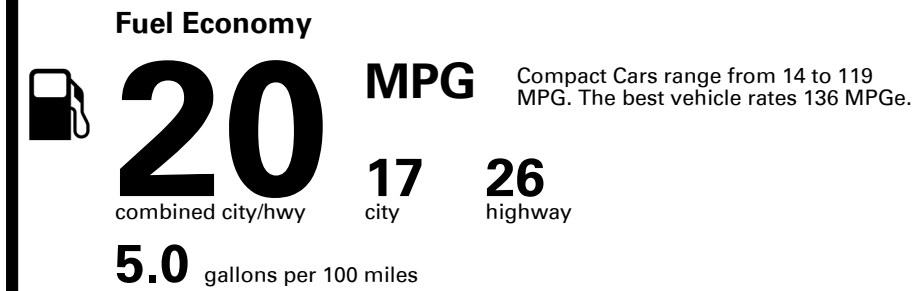

## EPA DOT Fuel Economy and Environment

Gasoline Vehicle

**You spend \$4,250**  
**more in fuel costs over 5 years**  
compared to the average new vehicle.

**Annual fuel cost \$2,250**