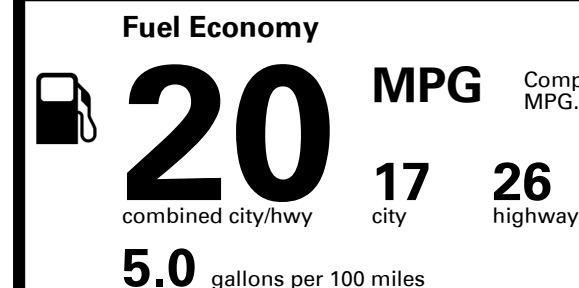

EMISSIONS:
 This vehicle is certified to meet emission requirements in all 50 states

Inland Freight & Handling : \$995.00

TOTAL PRICE: \$49,895.00

144 A 2799HTUGEL

EPA DOT Fuel Economy and Environment

Compact Cars range from 14 to 119 MPG. The best vehicle rates 136 MPGe.

You spend \$4,250
 more in fuel costs over 5 years compared to the average new vehicle.

Annual fuel cost \$2,250

Fuel Economy & Greenhouse Gas Rating (tailpipe only)

Smog Rating (tailpipe only)

This vehicle emits 447 grams CO₂ per mile. The best emits 0 grams per mile (tailpipe only). Producing and distributing fuel also create emissions; learn more at fueleconomy.gov.