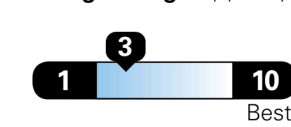

Smog Rating (tailpipe only)

This vehicle emits 447 grams CO₂ per mile. The best emits 0 grams per mile (tailpipe only). Producing and distributing fuel also create emissions; learn more at fueleconomy.gov.

Actual results will vary for many reasons, including driving conditions and how you drive and maintain your vehicle. The average new vehicle gets 27 MPG and costs $7,000 to fuel over 5 years. Cost estimates are based on 15,000 miles per year at $ 2.55 per gallon. MPGe is miles per gasoline gallon equivalent. Vehicle emissions are a significant cause of climate change and smog.

fueleconomy.gov

Calculate personalized estimates and compare vehicles