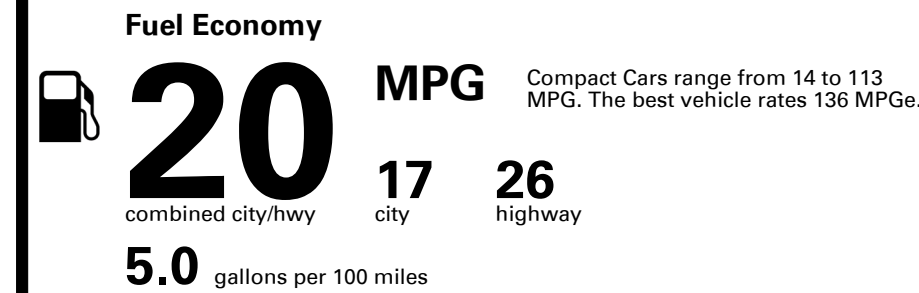

## EPA DOT Fuel Economy and Environment

Gasoline Vehicle

**You spend \$4,750**  
 more in fuel costs over 5 years compared to the average new vehicle.

**Annual fuel cost \$2,450**

Actual results will vary for many reasons, including driving conditions and how you drive and maintain your vehicle. The average new vehicle gets 27 MPG and costs \$7,500 to fuel over 5 years. Cost estimates are based on 15,000 miles per year at \$ 2.70 per gallon. MPGe is miles per gasoline gallon equivalent. Vehicle emissions are a significant cause of climate change and smog.