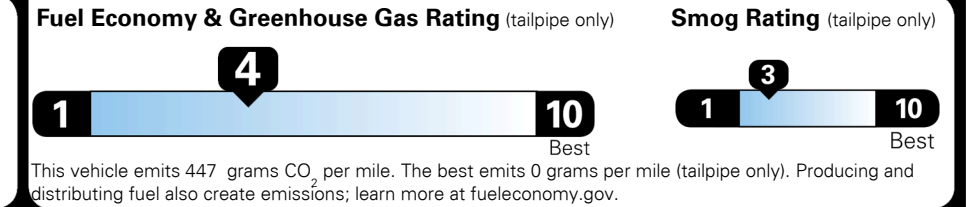

Actual results will vary for many reasons, including driving conditions and how you drive and maintain your vehicle. The average new vehicle gets 27 MPG and costs $7,500 to fuel over 5 years. Cost estimates are based on 15,000 miles per year at $ 2.70 per gallon. MPGe is miles per gasoline gallon equivalent. Vehicle emissions are a significant cause of climate change and smog.

fueleconomy.gov

Calculate personalized estimates and compare vehicles

GOVERNMENT 5-STAR SAFETY RATINGS

This vehicle has not been rated by the government for overall vehicle score, frontal crash, side crash or rollover risk.

Source: National Highway Traffic Safety Administration (NHTSA).
www.safercar.gov or 1-888-327-4236

Manufacturer's suggested retail price includes manufacturer's recommended pre-delivery service. Gasoline license and title fees state and local taxes and dealer installed options and accessories are not included in the manufacturer's suggested retail price. This label has been affixed to this vehicle by Hyundai Motor America, pursuant to the requirements of 15 U.S.C. 1231 et seq. which prohibits its removal or alteration prior to delivery to the ultimate purchaser.