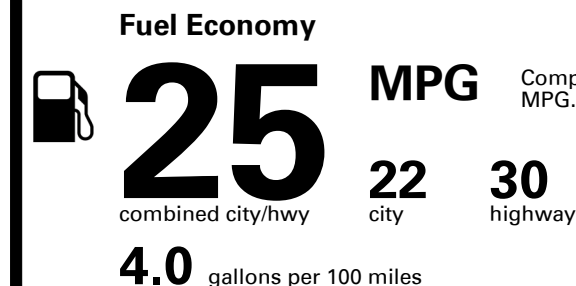

Inland Freight & Handling : \$995.00

TOTAL PRICE: \$41,390.00

EPA DOT Fuel Economy and Environment

Gasoline Vehicle

Compact Cars range from 14 to 113 MPG. The best vehicle rates 136 MPGe.

You spend \$2,250
more in fuel costs over 5 years
 compared to the average new vehicle.