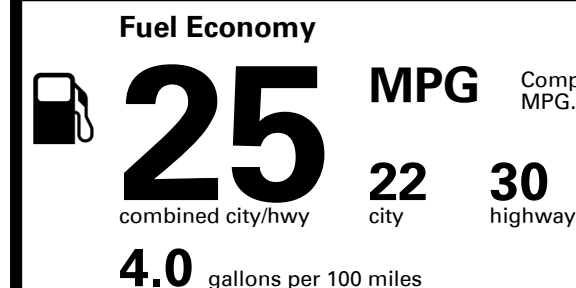

## EPA DOT Fuel Economy and Environment

Gasoline Vehicle

Compact Cars range from 14 to 113 MPG. The best vehicle rates 136 MPGe.

**You spend \$2,250**  
**more in fuel costs over 5 years**  
compared to the average new vehicle.