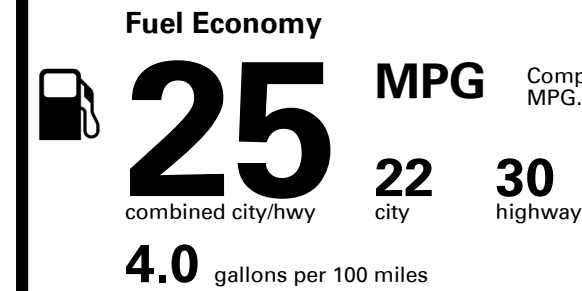

Inland Freight & Handling : \$995.00

TOTAL PRICE: \$41,395.00

EPA DOT Fuel Economy and Environment

Gasoline Vehicle

Compact Cars range from 14 to 119 MPG. The best vehicle rates 136 MPGe.

You spend \$2,250
more in fuel costs over 5 years
 compared to the average new vehicle.

Annual fuel cost \$1,950

Fuel Economy & Greenhouse Gas Rating (tailpipe only)

Smog Rating (tailpipe only)

This vehicle emits 357 grams CO₂ per mile. The best emits 0 grams per mile (tailpipe only). Producing and distributing fuel also create emissions; learn more at fueleconomy.gov.