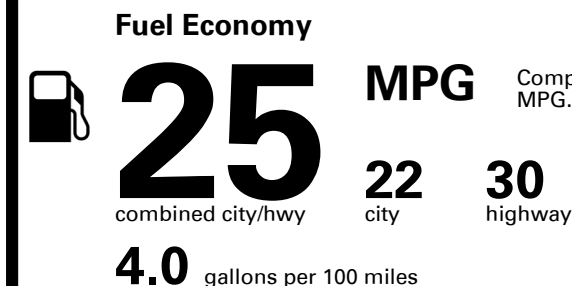

Inland Freight & Handling : \$995.00

TOTAL PRICE: \$41,395.00

263 A 1870HMORNI

EPA DOT Fuel Economy and Environment

Gasoline Vehicle

Compact Cars range from 14 to 119 MPG. The best vehicle rates 136 MPGe.

You spend \$2,250
more in fuel costs over 5 years
 compared to the average new vehicle.

Annual fuel cost \$1,950

Fuel Economy & Greenhouse Gas Rating (tailpipe only)

Smog Rating (tailpipe only)

This vehicle emits 357 grams CO₂ per mile. The best emits 0 grams per mile (tailpipe only). Producing and distributing fuel also create emissions; learn more at fueleconomy.gov.