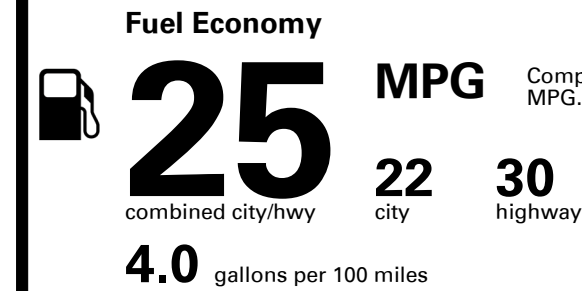

GENESIS WARRANTY

- 5-year/60,000-mile New Vehicle Warranty*
- 10-year/100,000-mile Powertrain Warranty*
- 7-year/Unlimited-mile Anti-perforation Warranty*
- Limited warranties, see dealer for details

Full Tank of Gas

Manufacturer's Suggested Retail Price: $35,450.00

ADDED FEATURES:

*Elite Package: $4,600.00

- Full LED Headlights
- 8" Touchscreen Navigation System
- Parking Distance Warning / Wide Sunroof
- Power Folding Auto-Dimming Outside Mirrors
- Power Tilt-and-Telescopic Steering Wheel
- Heated Front Seats (Standard on AWD)
- Lexicon® 15-Speaker Surround Sound Audio System
- Leather Seating Surfaces & Aluminum Interior Trim

Accessories

- *Cargo Tray $150.00
- *First Aid Kit $45.00
- *Rear Bumper Appliqué $80.00

SOLD TO: GA705

GENESIS OF SAVANNAH
7011 ABERCORN STREET
SAVANNAH GA 31406

SHIPPED TO: GA705

Inland Freight & Handling : $995.00

VIN: KMTG34LA1LU055847	ENGINE: G4KKA431283	EXTERIOR COLOR: UYUNI WHITE	INTERIOR/SEAT COLOR: BLACK/BLACK
MODEL: R0412RT5	PORT OF ENTRY: BR	TRANSPORT: TRUCK	ACCESSORY WEIGHT: 16 lbs./ 7 kgs.

TOTAL PRICE: $41,320.00

283 A 2970HGLOVI

EMISSIONS:
This vehicle is certified to meet emission requirements in all 50 states

EPA DOT Fuel Economy and Environment

Gasoline Vehicle

Compact Cars range from 14 to 119 MPG. The best vehicle rates 136 MPGe.

You spend $2,250
more in fuel costs over 5 years
compared to the average new vehicle.

Annual fuel cost $1,950

Fuel Economy & Greenhouse Gas Rating (tailpipe only)