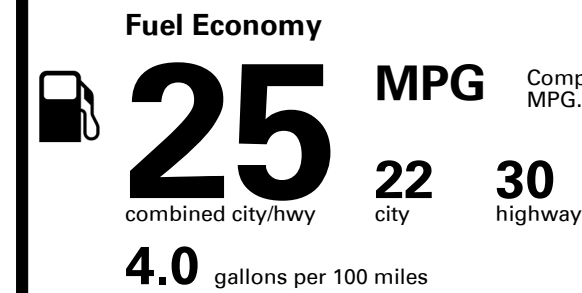

EMISSIONS:
 This vehicle is certified to meet emission requirements in all 50 states

Inland Freight & Handling : \$1,025.00

TOTAL PRICE: \$41,655.00

EPA DOT Fuel Economy and Environment

Gasoline Vehicle

Compact Cars range from 14 to 113 MPG. The best vehicle rates 141 MPGe.

You spend \$2,250
 more in fuel costs over 5 years compared to the average new vehicle.

Annual fuel cost \$1,950

Fuel Economy & Greenhouse Gas Rating (tailpipe only)

Smog Rating (tailpipe only)

This vehicle emits 357 grams CO₂ per mile. The best emits 0 grams per mile (tailpipe only). Producing and distributing fuel also create emissions; learn more at fueleconomy.gov.