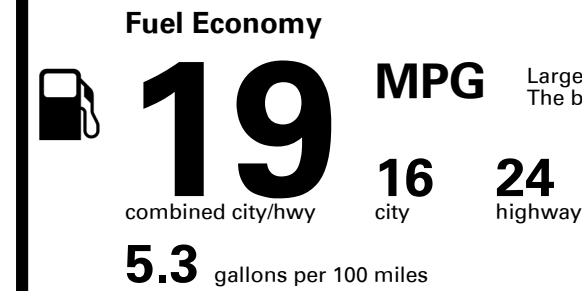

TOTAL PRICE: \$58,190.00

EMISSIONS:
This vehicle is certified to meet emission requirements in all 50 states

EPA DOT Fuel Economy and Environment

Large Cars range from 14 to 103 MPG. The best vehicle rates 136 MPGe.

You spend \$4,750 more in fuel costs over 5 years compared to the average new vehicle.

Annual fuel cost \$2,350

Fuel Economy & Greenhouse Gas Rating (tailpipe only)

Smog Rating (tailpipe only)

This vehicle emits 474 grams CO₂ per mile. The best emits 0 grams per mile (tailpipe only). Producing and distributing fuel also create emissions; learn more at fueleconomy.gov.