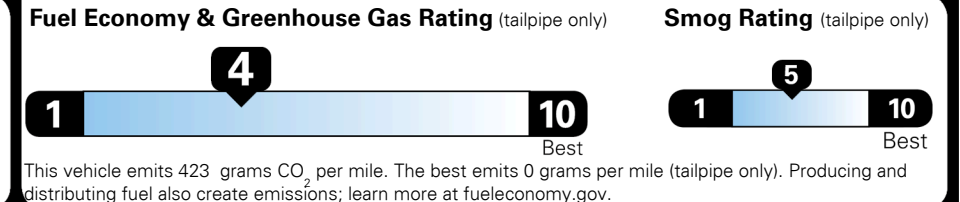

GENESIS WARRANTY

- 5-year/60,000-mile New Vehicle Warranty*
- 10-year/100,000-mile Powertrain Warranty*
- 7-year/Unlimited-mile Anti-perforation Warranty*
- Limited warranties, see dealer for details

Full Tank of Gas

Manufacturer's Suggested Retail Price: $42,550.00

ADDED FEATURES:

SOLD TO: SC703   **SHIPPED TO: SC703**
GENESIS OF HILTON HEAD
51 AUTO MALL BOULEVARD
HARDEEVILLE SC 29927

VIN: KMTFN4JE8LU330951	ENGINE: G6DNKA216605	EXTERIOR COLOR: SAVILE SILVER	INTERIOR/SEAT COLOR: GRAY/GRAY
MODEL: S0402R65	PORT OF ENTRY: BR	TRANSPORT: TRUCK	ACCESSORY WEIGHT: 8 lbs./ 4 kgs.

EMISSIONS:
This vehicle is certified to meet emission requirements in all 50 states

Inland Freight & Handling : $995.00

TOTAL PRICE: $43,545.00

EPA DOT Fuel Economy and Environment

Gasoline Vehicle

Fuel Economy

21 MPG
combined city/hwy

18 MPG
city

26 MPG
highway

4.8 gallons per 100 miles

Large Cars range from 14 to 103 MPG. The best vehicle rates 136 MPGe.

You spend $2,250
more in fuel costs over 5 years compared to the average new vehicle.

Annual fuel cost $1,950

Actual results will vary for many reasons, including driving conditions and how you drive and maintain your vehicle. The average new vehicle gets 27 MPG and costs $7,500 to fuel over 5 years. Cost estimates are based on 15,000 miles per year at $ 2.70 per gallon. MPG is miles per gasoline gallon equivalent. Vehicle emissions are a significant cause of climate change and smog.

fueleconomy.gov
Calculate personalized estimates and compare vehicles

Smartphone QR Code

GOVERNMENT 5-STAR SAFETY RATINGS

Overall Vehicle Score ★ ★ ★ ★ ★
Based on the combined rating of frontal, side and rollover. Should ONLY be compared to other vehicles of similar size and weight.

Frontal Crash	Driver	★ ★ ★ ★ ★
Crash	Passenger	★ ★ ★ ★ ★
Side Crash	Front seat	★ ★ ★ ★ ★
Crash	Rear seat	★ ★ ★ ★ ★
Rollover		★ ★ ★ ★ ★

Based on the risk of injury in a frontal impact. Should ONLY be compared to other vehicles of similar size and weight.
Based on the risk of injury in a side impact.
Based on the risk of rollover in a single-vehicle crash.

Star ratings range from 1 to 5 stars (★★★★★) with 5 being the highest.
Source: National Highway Traffic Safety Administration (NHTSA).
www.safercar.gov or 1-888-327-4236

Manufacturer's suggested retail price includes manufacturer's recommended pre-delivery service. Gasoline license and title fees state and local taxes and dealer installed options and accessories are not included in the manufacturer's suggested retail price. This label has been affixed to this vehicle by Hyundai Motor America, pursuant to the requirements of 15 U.S.C. 1231 et seq. which prohibits its removal or alteration prior to delivery to the ultimate purchaser.