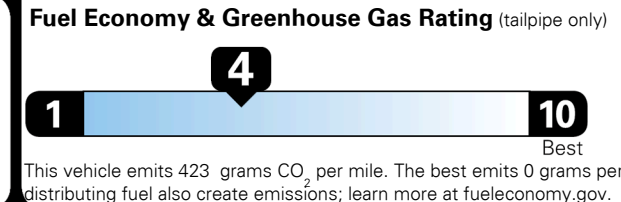

EPA DOT Fuel Economy and Environment

Gasoline Vehicle

Fuel Economy

21 MPG
combined city/hwy

18 MPG
city

26 MPG
highway

4.8 gallons per 100 miles

Large Cars range from 14 to 103 MPG. The best vehicle rates 136 MPG.

You spend $2,250
more in fuel costs over 5 years compared to the average new vehicle.

Annual fuel cost $1,950

Actual results will vary for many reasons, including driving conditions and how you drive and maintain your vehicle. The average new vehicle gets 27 MPG and costs $7,500 to fuel over 5 years. Cost estimates are based on 15,000 miles per year at $ 2.70 per gallon. MPGe is miles per gasoline gallon equivalent. Vehicle emissions are a significant cause of climate change and smog.

fueleconomy.gov

Calculate personalized estimates and compare vehicles

GOVERNMENT 5-STAR SAFETY RATINGS

Overall Vehicle Score ★ ★ ★ ★ ★

Based on the combined rating of frontal, side and rollover. Should ONLY be compared to other vehicles of similar size and weight.

Frontal Crash	Driver	★ ★ ★ ★ ★
Crash	Passenger	★ ★ ★ ★ ★
Side Crash	Front seat	★ ★ ★ ★ ★
Crash	Rear seat	★ ★ ★ ★ ★
Rollover		★ ★ ★ ★ ★

Based on the risk of injury in a frontal impact. Should ONLY be compared to other vehicles of similar size and weight.

Based on the risk of injury in a side impact.

Based on the risk of rollover in a single-vehicle crash.

Star ratings range from 1 to 5 stars (★★★★★) with 5 being the highest.
Source: National Highway Traffic Safety Administration (NHTSA).
www.safercar.gov or 1-888-327-4236

Manufacturer's suggested retail price includes manufacturer's recommended pre-delivery service. Gasoline license and title fees state and local taxes and dealer installed options and accessories are not included in the manufacturer's suggested retail price. This label has been affixed to this vehicle by Hyundai Motor America, pursuant to the requirements of 15 U.S.C. 1231 et seq. which prohibits its removal or alteration prior to delivery to the ultimate purchaser.