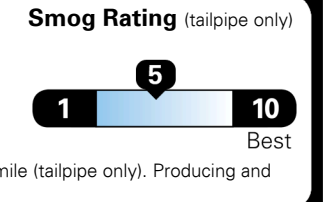

EPA DOT Fuel Economy and Environment

Gasoline Vehicle

Fuel Economy

21 MPG
combined city/hwy

18 MPG
city

26 MPG
highway

4.8 gallons per 100 miles

Large Cars range from 14 to 103 MPG. The best vehicle rates 136 MPG.

You spend $2,250
more in fuel costs over 5 years compared to the average new vehicle.

Annual fuel cost $1,950

Actual results will vary for many reasons, including driving conditions and how you drive and maintain your vehicle. The average new vehicle gets 27 MPG and costs $7,500 to fuel over 5 years. Cost estimates are based on 15,000 miles per year at $ 2.70 per gallon. MPGe is miles per gasoline gallon equivalent. Vehicle emissions are a significant cause of climate change and smog.

fueleconomy.gov

Calculate personalized estimates and compare vehicles