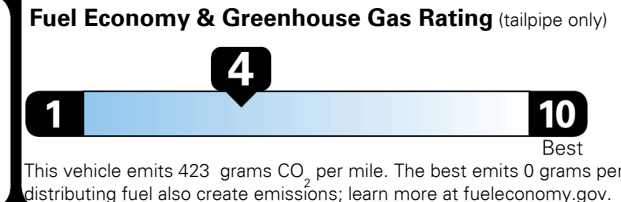

EPA DOT Fuel Economy and Environment

Fuel Economy

21 MPG
combined city/hwy

18 MPG
city

26 MPG
highway

4.8 gallons per 100 miles

Large Cars range from 14 to 111 MPG. The best vehicle rates 136 MPG.

You spend $2,250
more in fuel costs over 5 years compared to the average new vehicle.

Annual fuel cost $1,950

Actual results will vary for many reasons, including driving conditions and how you drive and maintain your vehicle. The average new vehicle gets 27 MPG and costs $7,500 to fuel over 5 years. Cost estimates are based on 15,000 miles per year at $ 2.70 per gallon. MPGe is miles per gasoline gallon equivalent. Vehicle emissions are a significant cause of climate change and smog.

fueleconomy.gov

Calculate personalized estimates and compare vehicles

GOVERNMENT 5-STAR SAFETY RATINGS

Overall Vehicle Score ★ ★ ★ ★ ★

Based on the combined rating of frontal, side and rollover. Should ONLY be compared to other vehicles of similar size and weight.

Frontal Crash	Driver Passenger	★ ★ ★ ★ ★
Based on the risk of injury in a frontal impact. Should ONLY be compared to other vehicles of similar size and weight.		
Side Crash	Front seat Rear seat	★ ★ ★ ★ ★
Based on the risk of injury in a side impact.		
Rollover		★ ★ ★ ★ ★
Based on the risk of rollover in a single-vehicle crash.		

Star ratings range from 1 to 5 stars (★★★★★) with 5 being the highest.
Source: National Highway Traffic Safety Administration (NHTSA).
www.safercar.gov or 1-888-327-4236

Manufacturer's suggested retail price includes manufacturer's recommended pre-delivery service. Gasoline license and title fees state and local taxes and dealer installed options and accessories are not included in the manufacturer's suggested retail price. This label has been affixed to this vehicle by Hyundai Motor America, pursuant to the requirements of 15 U.S.C. 1231 et seq. which prohibits its removal or alteration prior to delivery to the ultimate purchaser.