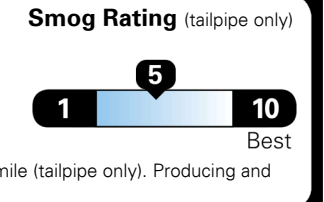

Actual results will vary for many reasons, including driving conditions and how you drive and maintain your vehicle. The average new vehicle gets 27 MPG and costs $7,500 to fuel over 5 years. Cost estimates are based on 15,000 miles per year at $ 2.70 per gallon. MPGe is miles per gasoline gallon equivalent. Vehicle emissions are a significant cause of climate change and smog.

fueleconomy.gov

Calculate personalized estimates and compare vehicles