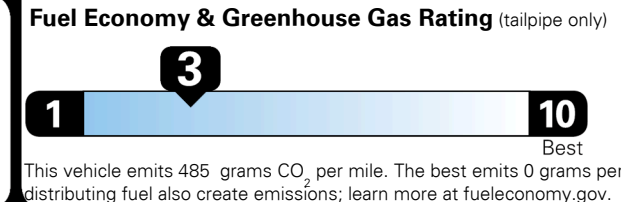

EPA DOT Fuel Economy and Environment

Gasoline Vehicle

Fuel Economy

19 MPG
combined city/hwy

16 MPG
city

24 MPG
highway

5.3 gallons per 100 miles

Large Cars range from 14 to 111 MPG. The best vehicle rates 136 MPGe.

You spend $5,250
more in fuel costs over 5 years compared to the average new vehicle.

Annual fuel cost $2,550

Actual results will vary for many reasons, including driving conditions and how you drive and maintain your vehicle. The average new vehicle gets 27 MPG and costs $7,500 to fuel over 5 years. Cost estimates are based on 15,000 miles per year at $ 2.70 per gallon. MPGe is miles per gasoline gallon equivalent. Vehicle emissions are a significant cause of climate change and smog.

fueleconomy.gov

Calculate personalized estimates and compare vehicles

GOVERNMENT 5-STAR SAFETY RATINGS

This vehicle has not been rated by the government for overall vehicle score, frontal crash, side crash or rollover risk.

Source: National Highway Traffic Safety Administration (NHTSA).
www.safercar.gov or 1-888-327-4236

Manufacturer's suggested retail price includes manufacturer's recommended pre-delivery service. Gasoline license and title fees state and local taxes and dealer installed options and accessories are not included in the manufacturer's suggested retail price. This label has been affixed to this vehicle by Hyundai Motor America, pursuant to the requirements of 15 U.S.C. 1231 et seq. which prohibits its removal or alteration prior to delivery to the ultimate purchaser.