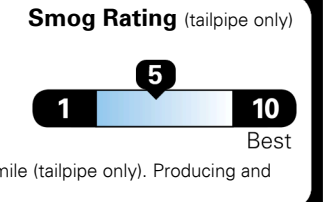

EPA DOT Fuel Economy and Environment

Gasoline Vehicle

Fuel Economy

19 MPG
combined city/hwy

16 MPG
city

24 MPG
highway

5.3 gallons per 100 miles

Large Cars range from 14 to 111 MPG. The best vehicle rates 136 MPGe.

You spend $5,250
more in fuel costs over 5 years compared to the average new vehicle.

Annual fuel cost $2,550

Actual results will vary for many reasons, including driving conditions and how you drive and maintain your vehicle. The average new vehicle gets 27 MPG and costs $7,500 to fuel over 5 years. Cost estimates are based on 15,000 miles per year at $ 2.70 per gallon. MPGe is miles per gasoline gallon equivalent. Vehicle emissions are a significant cause of climate change and smog.

fueleconomy.gov

Calculate personalized estimates and compare vehicles