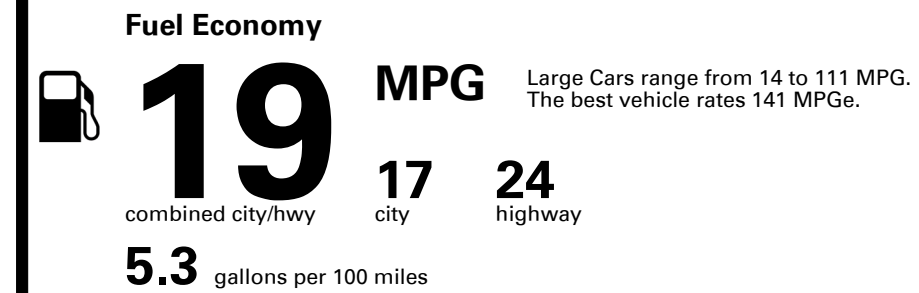

Manufacturer's Suggested Retail Price: \$72,950.00

ADDED FEATURES:

SOLD TO: SC704 **SHIPPED TO: SC704**
 GENESIS OF WEST COLUMBIA
 310 GREYSTONE BLVD
 COLUMBIA SC 29210

VIN: KMTF34PA1MU085423	ENGINE: G6DPLA474869	EXTERIOR COLOR: PORTO RED	INTERIOR/SEAT COLOR: BLACK/BLACK
MODEL: T0422RT5	PORT OF ENTRY: BR	TRANSPORT: TRUCK	ACCESSORY WEIGHT: 0 lbs./ 0 kgs.

EMISSIONS:
 This vehicle is certified to meet emission requirements in all 50 states

Inland Freight & Handling : \$1,025.00

TOTAL PRICE: \$73,975.00

EPA DOT Fuel Economy and Environment

You spend \$5,250
 more in fuel costs over 5 years compared to the average new vehicle.

Annual fuel cost \$2,550

Fuel Economy & Greenhouse Gas Rating (tailpipe only)

Smog Rating (tailpipe only)

This vehicle emits 459 grams CO₂ per mile. The best emits 0 grams per mile (tailpipe only). Producing and distributing fuel also create emissions; learn more at fueleconomy.gov.