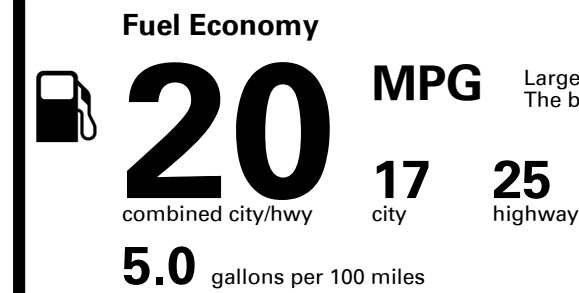

## EPA DOT Fuel Economy and Environment

Gasoline Vehicle

Large Cars range from 14 to 111 MPG. The best vehicle rates 136 MPGe.

**You spend \$4,750**  
**more in fuel costs over 5 years**  
compared to the average new vehicle.